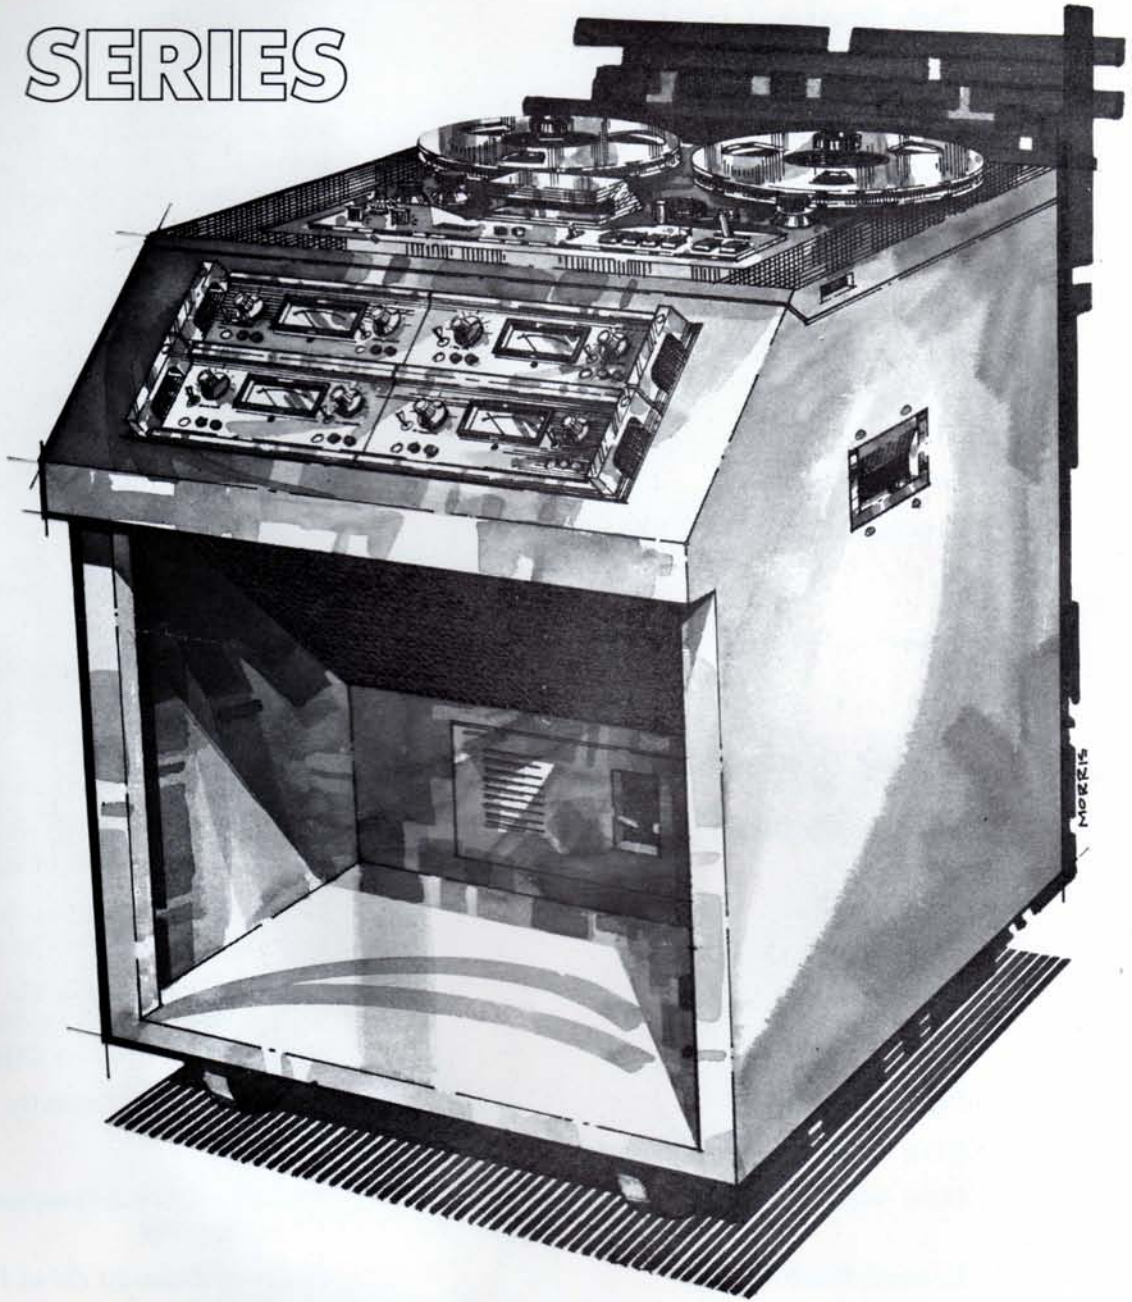

MCI

PROFESSIONAL STUDIO EQUIPMENT

JH-110 SERIES

PROFESSIONAL
 $\frac{1}{4}$ AND $\frac{1}{2}$ INCH RECORDER

MCI

4007 N. E. 6th Avenue, Ft. Lauderdale, Florida 33308

Phone: (305) 566-2853 Telex: 51-4362